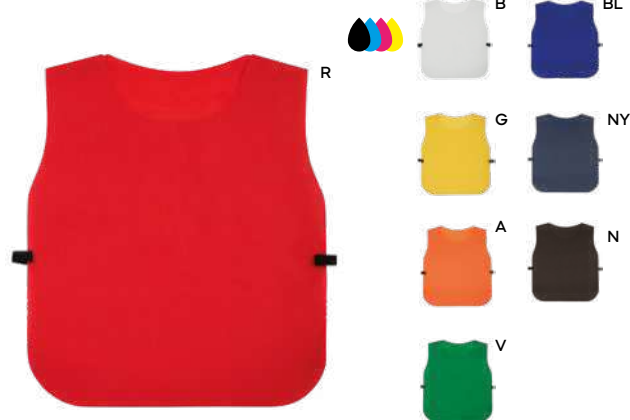

Team K18509

€ 2,33

SS-SFT

CASACCA IN POLIESTERE
con elastico laterale.

200/50 68x54 cm. ca.

poliestere 190T

Goal K18522

€ 1,28

SSTM-SFTB

CASACCA IN TNT
con elastico laterale.

200/25 65x55 cm. circa

TNT (80 gr/m²)

Stof K18500

€ 3,79

SSC1-SFC

GILET ALTA VISIBILITÀ
in poliestere 100% con bande riflettenti,
omologato EN20471.

50/25 taglia unica XXL

poliestere 100%

140 gr.