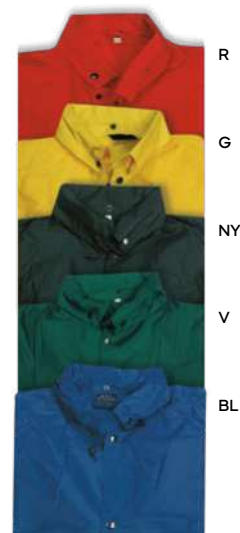

Gush K18518

€ 16,99

SSC1MX

GIACCA ANTIPIOGGIA

con cappuccio a scomparsa, polsini con elastici e chiusura con bottoni automatici.

25 taglia unica XXL

poliestere